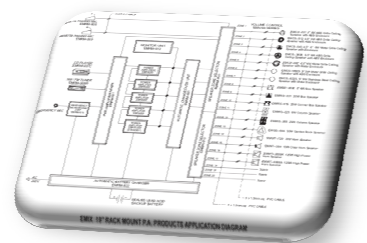

Total Solution with EMRM-Series

“Choose **EMIX** EMRM-Series for ALL Your PA Needs”

EMRM-Series are Emix’s newest 19” rack mount Public Address equipment rack.

- ✓ Large Scale system, can support up to 100 zones
- ✓ Suitable for integration with several buildings together
- ✓ Operates via CAT-5E cable
- ✓ Save Cabling Cost

EMRM is a FULL RANGE 19” rack mounted public address equipment. The EMRM-series has all the basic functionality for compliance with Jabatan Bomba requirement, including full system supervision, background music (CD/DVD player & AM/FM Tuner) and a supervised emergency microphone on the front panel. The system can be expanded up to 100 zones using additional 10 zone selectors. Up to 4 call stations can be connected at the same time. Interconnections by using standard RJ45 connector and shielded CAT-5 cables. Our Automatic changeover unit ensures normal operation of the PA system in case of amplifier failure. It will automatically detect amplifier failure and switch over without affecting the operation. The standby battery chargers are designed to provide 24VDC supply and come with a battery charger circuit. Standby batteries shall be 24VDC ratings and of maintenance free sealed lead acid construction.