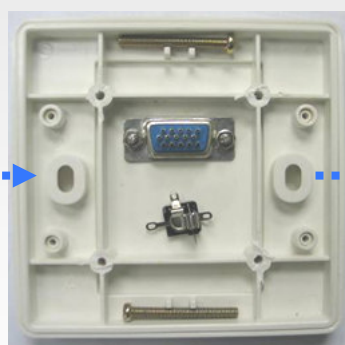

NEW

EMIX VGA Receptacle Panel (EMVGA-PP-PCB)

Screw in

Plug-in VGA cables into interface panel in seconds

Red's Screen Green's Screen Blue's Screen Vertical Vertical & Horizontal Screen Audio

No more soldering require and save precious installation time !!!

Old VGA Receptacle Panel (EMVGA-PP)

Solder