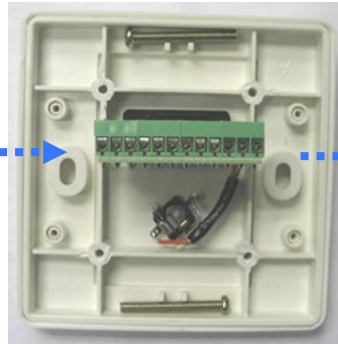

NEW

EMIX VGA Receptacle Panel (EMVGA-PP-PCB)

Screw in

Plug-in VGA cables into interface panel in seconds

Red's Screen Green's Screen Blue's Screen Vertical Vertical & Horizontal Screen Audio

No more soldering require and save precious installation time !!!

Old VGA Receptacle Panel (EMVGA-PP)

Solder