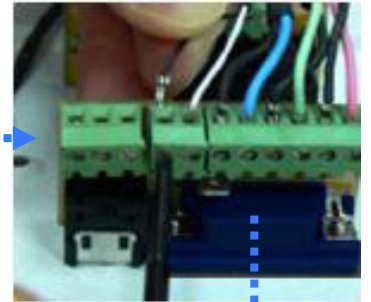

NEW

EMIX VGA Receptacle Panel (EMVGA-PP-PCB)

Screw in

Plug-in VGA cables into interface panel in seconds

Red's Screen Green's Screen Blue's Screen Vertical Vertical & Horizontal Screen Audio

No more soldering require and save precious installation time !!!

Old VGA Receptacle Panel (EMVGA-PP)

Solder