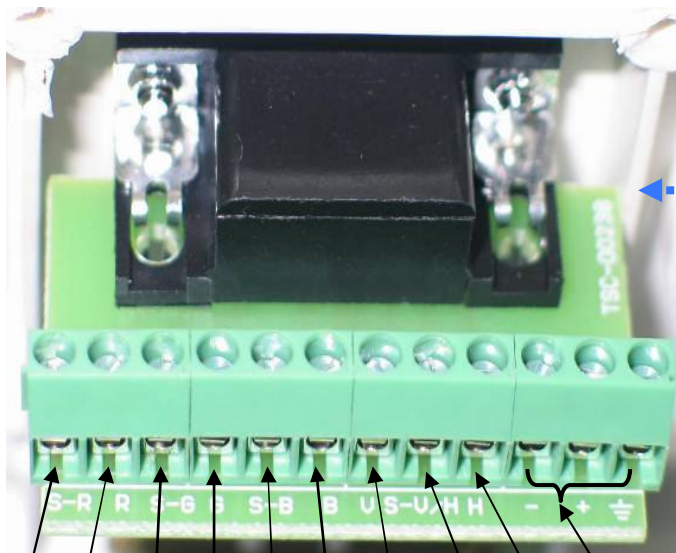

NEW

EMIX VGA Receptacle Panel (EMVGA-PP-PCB)

Screw in

Plug-in VGA cables into interface panel in seconds

Red's Screen Green's Screen Blue's Screen Vertical Vertical & Horizontal Screen Audio

No more soldering require and save precious installation time !!!

Old VGA Receptacle Panel (EMVGA-PP)

Solder