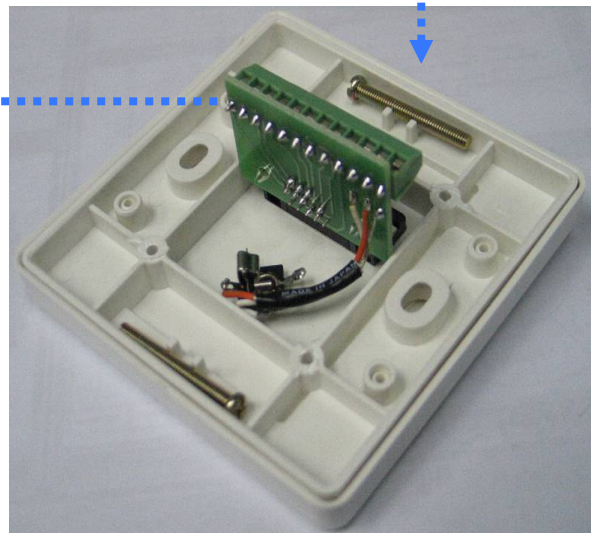

NEW

EMIX VGA Receptacle Panel (EMVGA-PP-PCB)

Screw in

Plug-in VGA cables into interface panel in seconds

Red's Screen Green's Screen Blue's Screen Vertical Vertical & Horizontal Screen Audio

No more soldering require and save precious installation time !!!

Old VGA Receptacle Panel (EMVGA-PP)

Solder