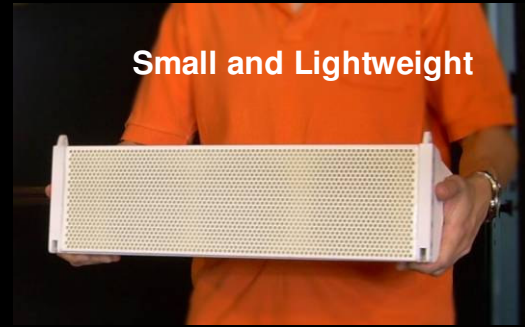

Active **MICRO** Line Array System

MICRO-4PKG Package

MICRO-4RB – 8 units

MICRO-8DS – 2 units

Small and Lightweight

Built In Amplifier

ACCESSORIES:

DG-CF06 Pin

Ribbon HF Driver

**Switch for
Passive and
Bi-Amp**

U-Shackle

**Connection
Cable**

FEATURES:

- ✓ Ribbon technology high frequency transducer, 2 x 4" mid driver – *high definition sound*
- ✓ Ultra-compact & lightweight – *easy transport and setup*
- ✓ Easy-to-configure rigging system and hardware – *quick and easy setup*
- ✓ High powered active system (built-in amplifier) – *pre-matched for best performance*
- ✓ Push-pull 2 x 8" subwoofer configuration – *deeper, full-bodied bass*