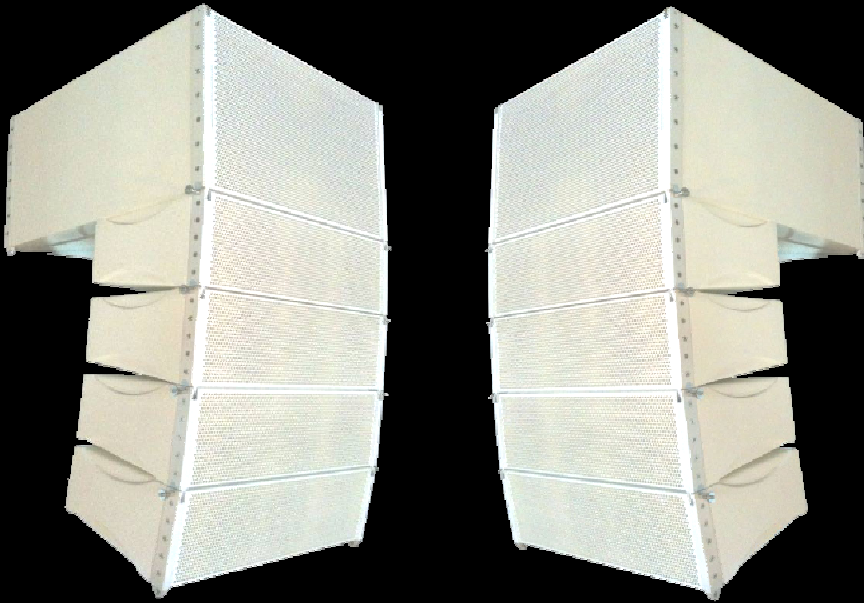

Active **MICRO** Line Array System

MICRO-4PKG Package

MICRO-4RB – 8 units

MICRO-8DS – 2 units

Small and Lightweight

Built In Amplifier

ACCESSORIES:

DG-CF06 Pin

Ribbon HF Driver

**Switch for
Passive and
Bi-Amp**

U-Shackle

**Connection
Cable**

FEATURES:

- ✓ Ribbon technology high frequency transducer, 2 x 4" mid driver – *high definition sound*
- ✓ Ultra-compact & lightweight – *easy transport and setup*
- ✓ Easy-to-configure rigging system and hardware – *quick and easy setup*
- ✓ High powered active system (built-in amplifier) – *pre-matched for best performance*
- ✓ Push-pull 2 x 8" subwoofer configuration – *deeper, full-bodied bass*

APPLICATIONS:

- ✓ Great for small venues like churches, small clubs, jazz clubs, coffee houses, restaurants, schools, hotels, multipurpose halls, boardrooms, small live performances, etc.