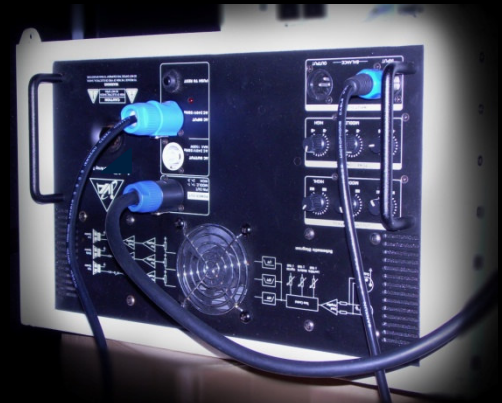

Active **MICRO** Line Array System

MICRO-4PKG Package

MICRO-4RB – 8 units

MICRO-8DS – 2 units

Small and Lightweight

Built In Amplifier

ACCESSORIES:

DG-CF06 Pin

Ribbon HF Driver

**Switch for
Passive and
Bi-Amp**

U-Shackle

**Connection
Cable**

FEATURES:

- ✓ Ribbon technology high frequency transducer, 2 x 4" mid driver – *high definition sound*
- ✓ Ultra-compact & lightweight – *easy transport and setup*
- ✓ Easy-to-configure rigging system and hardware – *quick and easy setup*
- ✓ High powered active system (built-in amplifier) – *pre-matched for best performance*
- ✓ Push-pull 2 x 8" subwoofer configuration – *deeper, full-bodied bass*