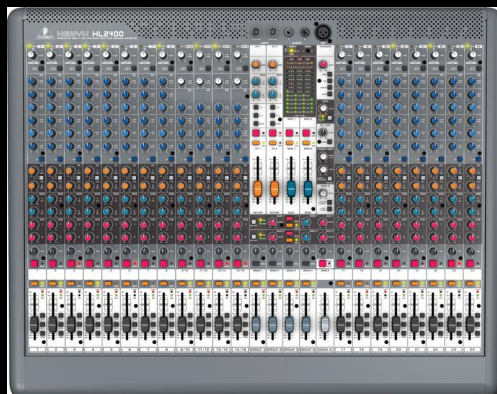

# Premium 16/24/32-Input 4-Bus Live Mixer

*Looks Good ! Sounds Great ! Fully Loaded !  
Priced to Make You Smile !*

## APPLICATIONS:

Live, front-of house, monitor, corporate and touring audio applications

**XENYX-XL1600**

**XENYX-XL2400**

**XENYX-XL3200**

XENYX SERIES MIXERS	XL3200 <b>NEW!</b>	XL2400 <b>NEW!</b>	XL1600 <b>NEW!</b>
Total Inputs	32	24	16
Mono/stereo input channels	24 / 4	16 / 4	8 / 4
Mix buses	4 / 2	4 / 2	4 / 2
XENYX mic preamps	28	20	12
Channel EQ	4-band	4-band	4-band
Channel effects sends Int/Ext	0 / 2	0 / 2	0 / 2
Effects returns	2 stereo	2 stereo	2 stereo
USB output/interface	—	—	—
FX processor presets	—	—	—
Metering	14-LED	14-LED	14-LED
Other features	Mon 1 & 2, Aux 1 & 2 on each channel, 4-band fixed EQ on stereo channels, stereo channels have mic inputs, true +48 V phantom power with switches and LEDs on every channel, pre/post Aux sends		Same as XL3200 & XL2400