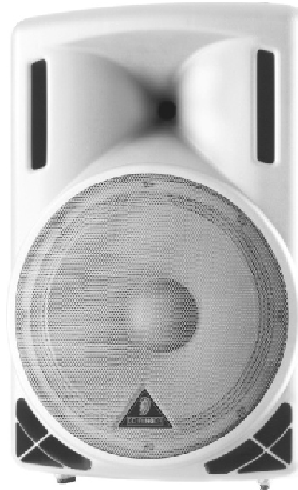

# 12"/15" 2-way Passive Speakers

EUROLIVE - 800-Watt/1000-Watt 2-Way PA Speaker System with 12"/15" Woofer and 1.75" Titanium Compression Driver

**B212XL-WH**

**B215XL**

**B215XL-WH**

**B212XL**

## *Specifications*

- ✓ High-power 2-way PA sound reinforcement speaker system for live and playback applications (200 Watts Continuous / 800 Watts Peak Power and 250 Watts Continuous / 1000 Watts Peak Power)
- ✓ Available in black or white finish
- ✓ Ultra-compact and light weight system delivers excellent sound even at extreme sound pressure levels
- ✓ Extremely powerful 12"/15" long-excursion driver provides incredibly deep bass and acoustic power
- ✓ State-of-the-art 1.75" titanium-diaphragm compression driver for exceptional high-frequency reproduction
- ✓ Ultra-wide dispersion, large-format exponential horn
- ✓ Overload-protection circuitry ensures optimal HF driver protection
- ✓ Versatile trapezoidal enclosure design allows different positioning:
  - Stand mounting with 35-mm pole socket
  - Tilts on its side for use as a floor monitor
- ✓ Optional swiveling mounting brackets available (sold separately)
- ✓ Ergonomically shaped handles for easy carrying and setup
- ✓ 2 professional speaker connectors plus 1/4" jack connectors
- ✓ High-quality components and exceptionally rugged construction ensure long life
- ✓ Conceived and designed by BEHRINGER Germany

## *Optional Mounting Brackets*

- ➔ EUROLIVE **WB212/WB212-WH/WB215/WB215-WH** (Wall Mount Swivel Brackets).
- ➔ Available in black and white, heavy-duty steel construction and designed for indoor use only.