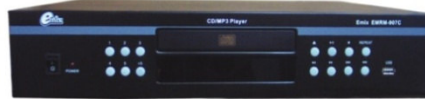

# EMMA Series Mixing Amplifier

Easy Sound Management, Durable, Reliable and Affordable

CD / MP3 Player

Microphone

Rear Panel Mixing Amplifier

Box Speaker

Maintenance Free 24VDC Lead Acid Battery

Emix Mixing Amplifiers have a wide range of functions and power outputs to meet your requirements. All models have been tested and proven for non-stop operation, thermo protection, overload protection and short circuit protection.

Model	45E	60E	120E	45	60	120	120A	250A	120ZS	250ZS	380ZS
Wattage	45W	60W	120W	45W	60W	120W	120W	250W	120W	250W	380W
Muting Function	MIC 1		MIC 1			MIC 1		MIC 1			
Master Volume Control	Yes		No			Yes		Yes			
Phantom Power	No		Yes (Always On)			Yes (Always On)		Yes (On/Off Switch)			
DC Supply	No		24VDC			24VDC		24VDC			
EMR/TEL	No		No			No		Yes			
Zone Selector	No		No			No		6 zones			
Fuse	AC Fuse (Internal)		AC Fuse			AC Fuse		AC Fuse			
			DC Fuse			DC Fuse		DC Fuse			